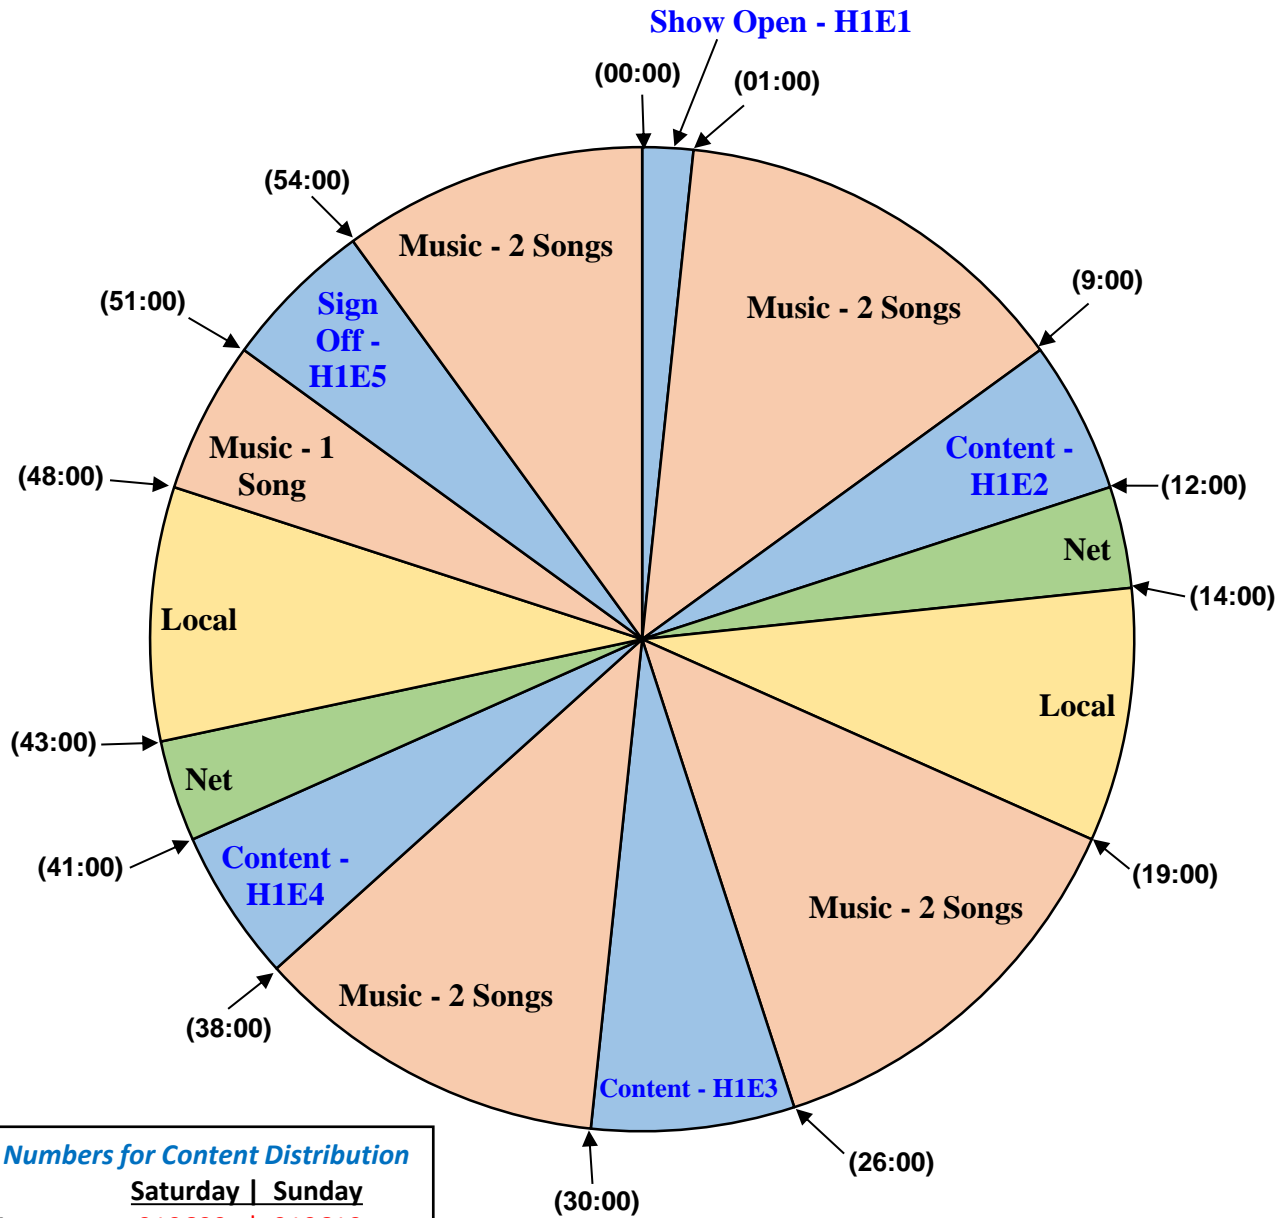

ANNA FARIS IS

Unqualified

PROGRAM CLOCK
Effective October 13, 2018
FTP and WAN

Cart Numbers for Content Distribution

	Saturday	Sunday
H1E1	919600	919610
H1E2 + Net	919601	919611
H1E3	919602	919612
H1E4 + Net	919603	919613
H1E5	919604	919614